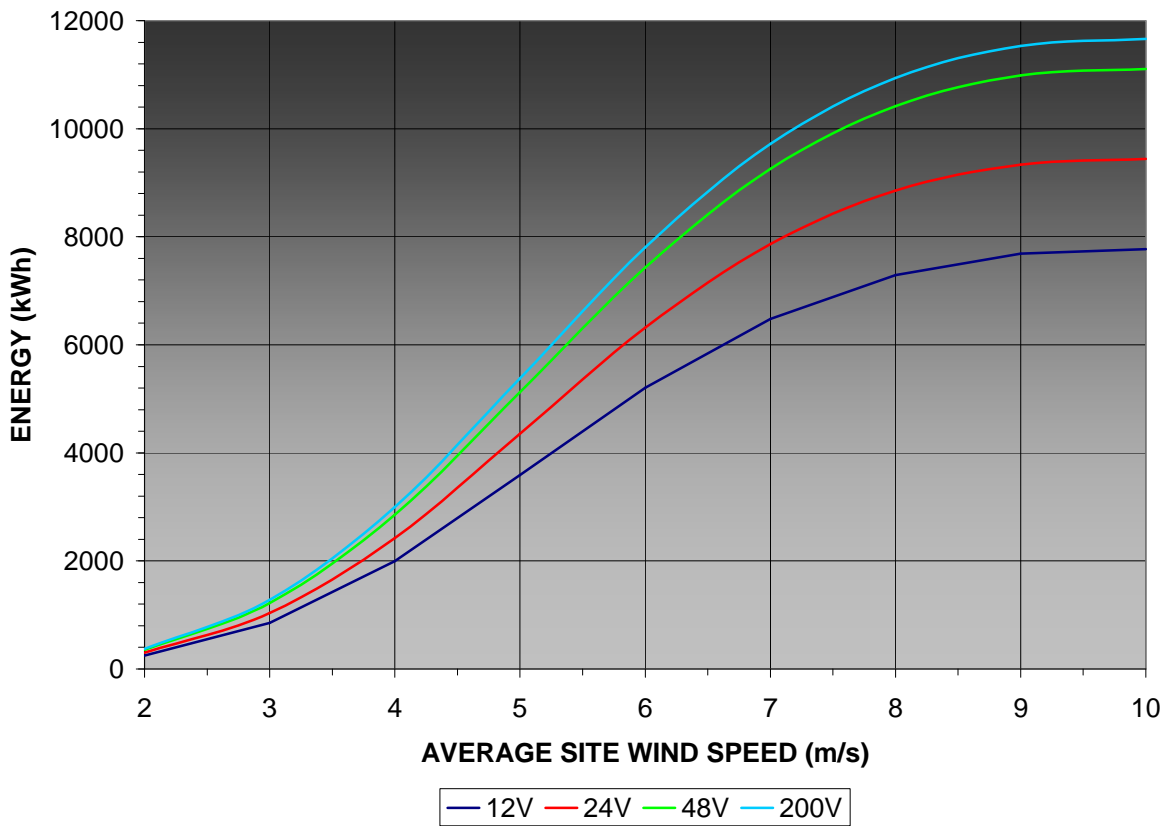

### e400i ANNUAL ENERGY kWh 10min BINS - INLAND

### e400i ANNUAL ENERGY kWh 10min BINS - COASTAL