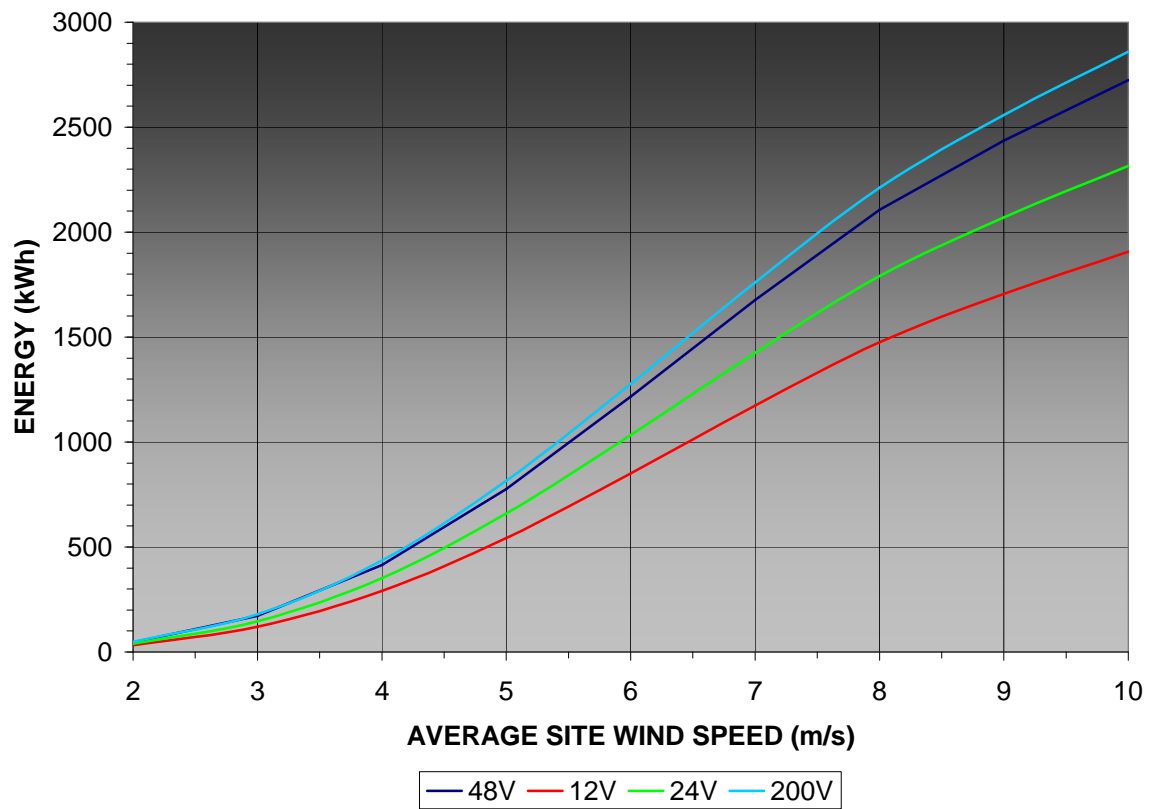

e150 ANNUAL ENERGY kWh 10min BINS - INLAND

e150 ANNUAL ENERGY kWh 10min BINS - COASTAL